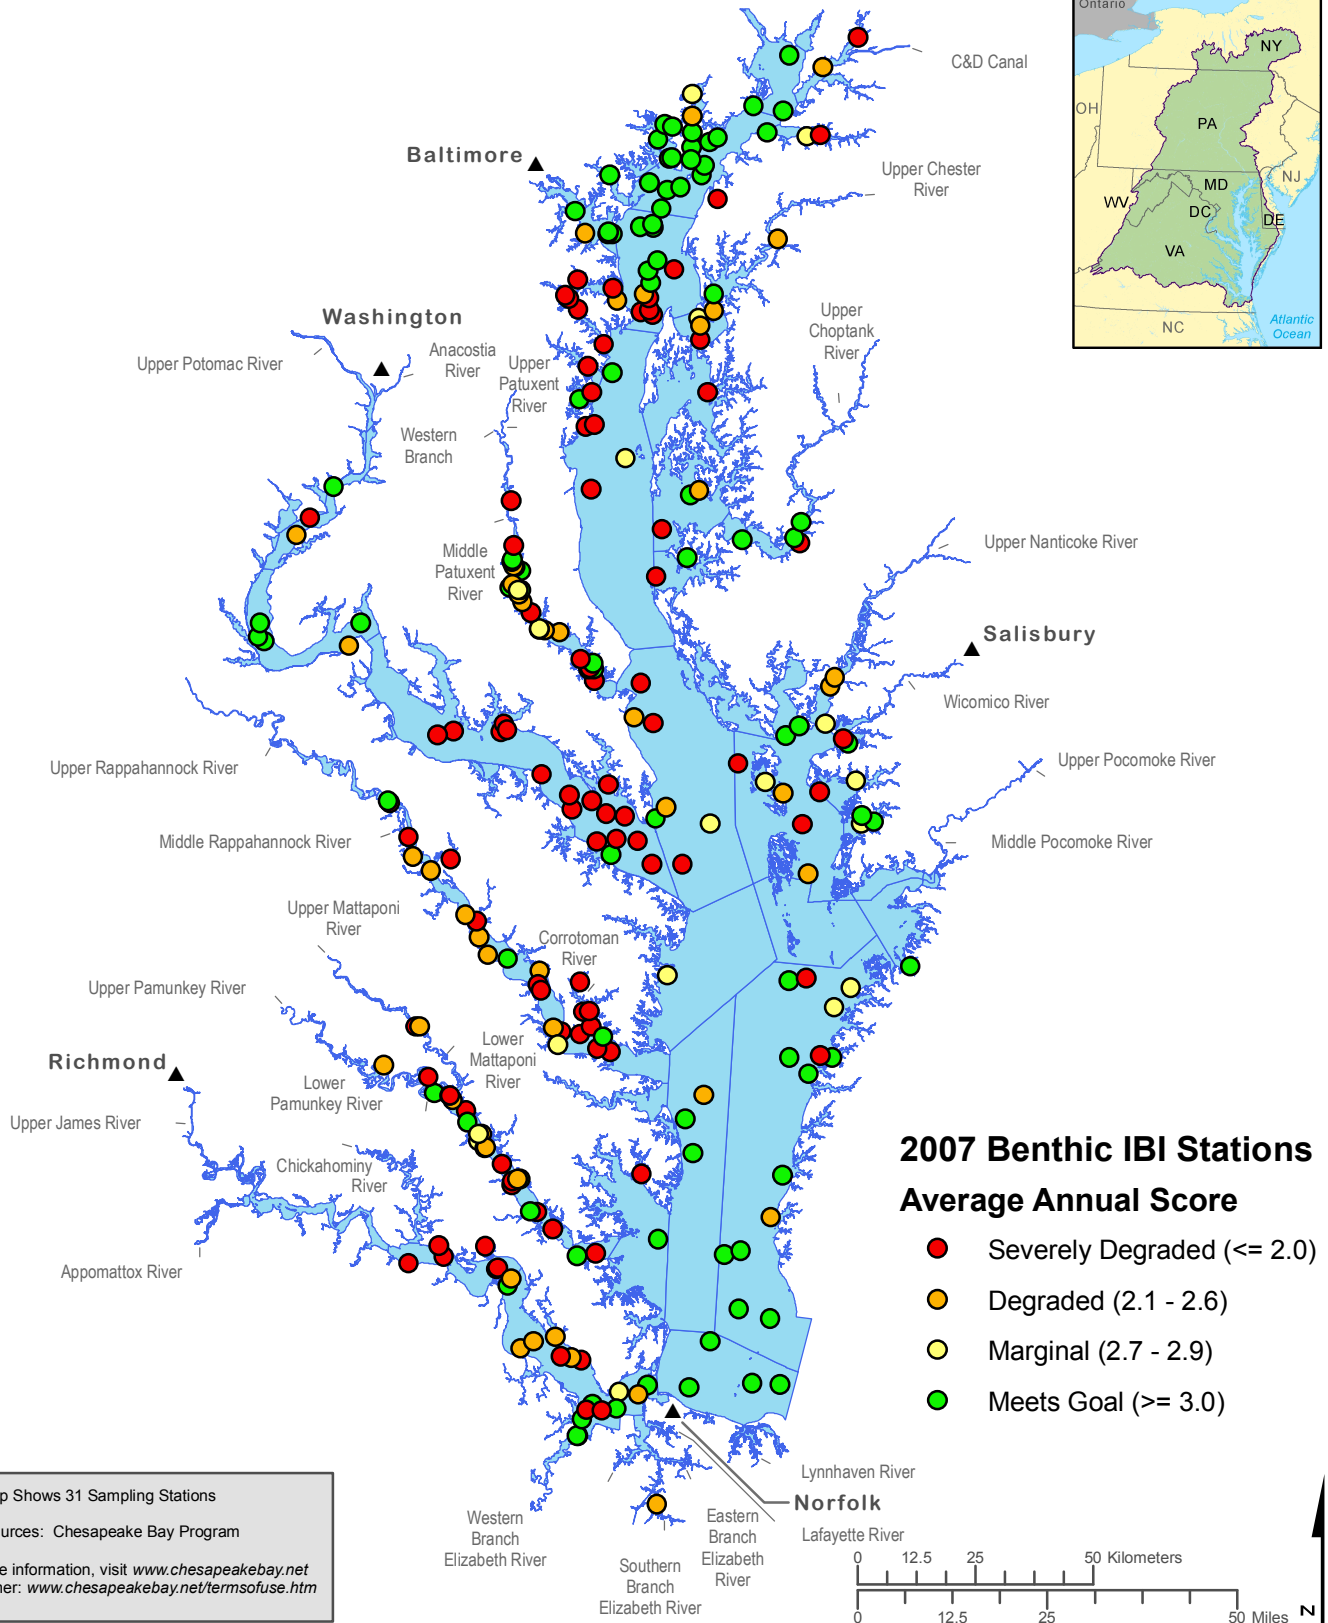

Benthic Habitat (Index of Biological Integrity) (2007)

Annual Average Score by Sampling Station

This Map Shows 31 Sampling Stations
 Data Sources: Chesapeake Bay Program
 For more information, visit www.chesapeakebay.net
 Disclaimer: www.chesapeakebay.net/termsfuse.htm