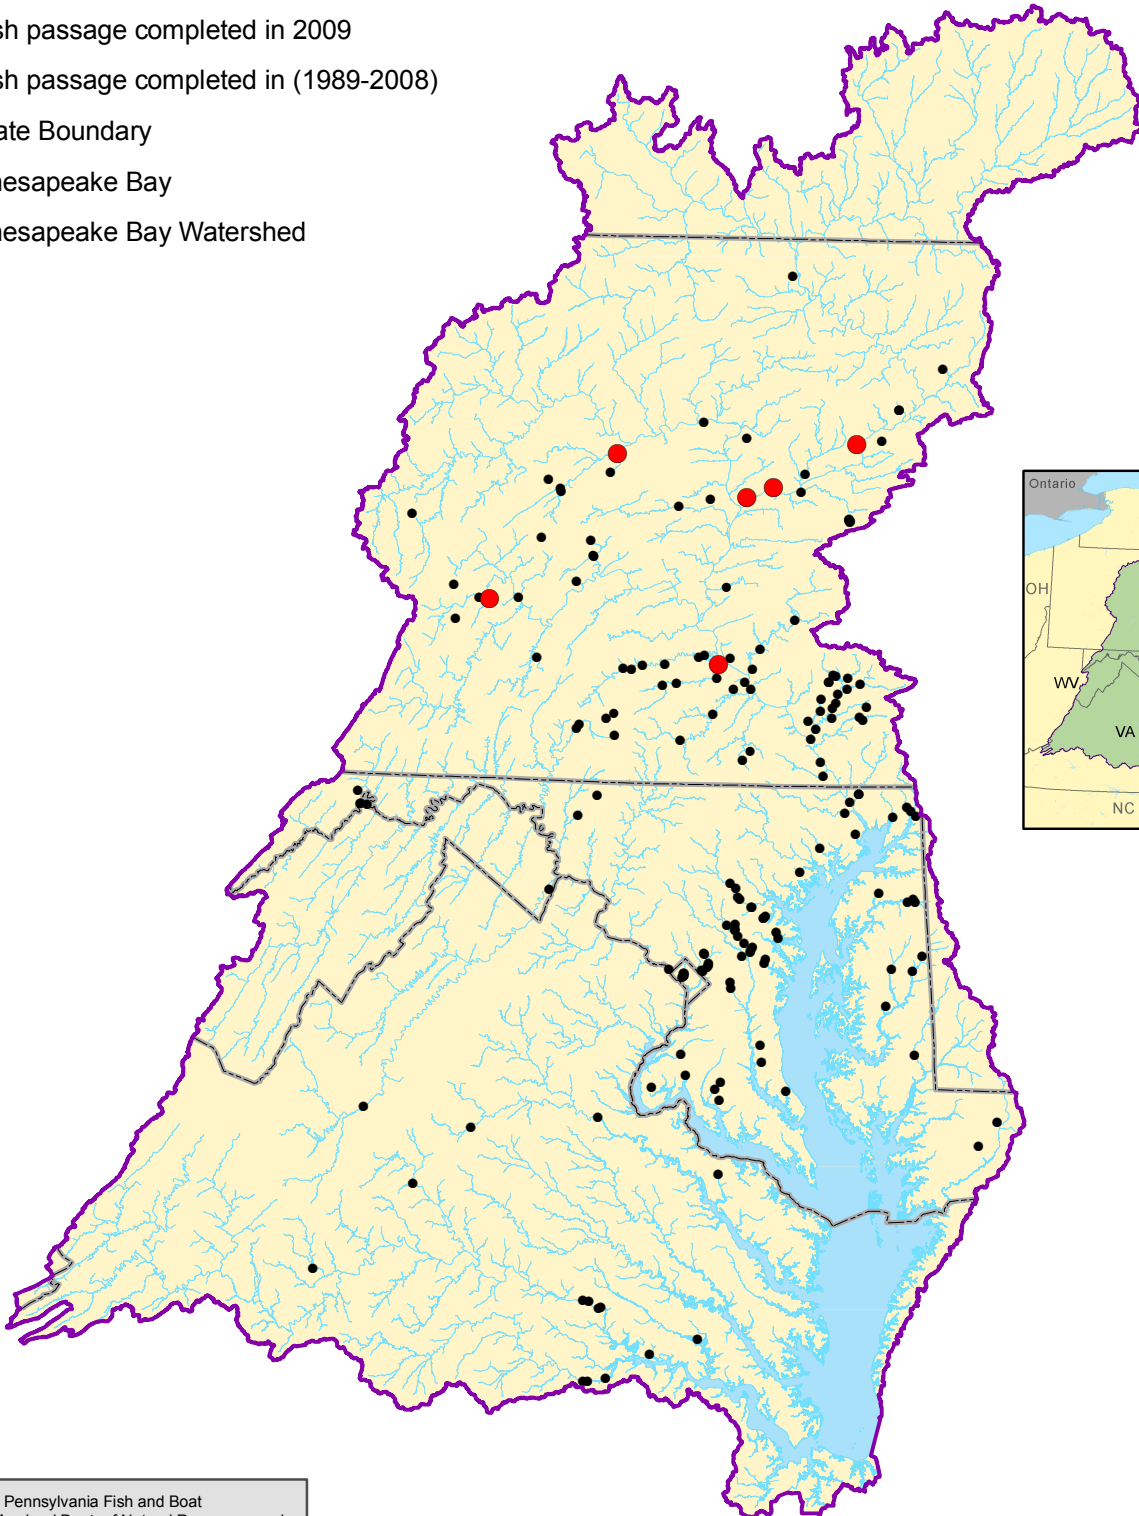

Fish Passage Progress (2009)

in the Chesapeake Bay Watershed

- Fish passage completed in 2009
- Fish passage completed in (1989-2008)
- State Boundary
- Chesapeake Bay
- Chesapeake Bay Watershed

Data Sources: Pennsylvania Fish and Boat Commission, Maryland Dept. of Natural Resources and Virginia Dept. of Game and Inland Fisheries.