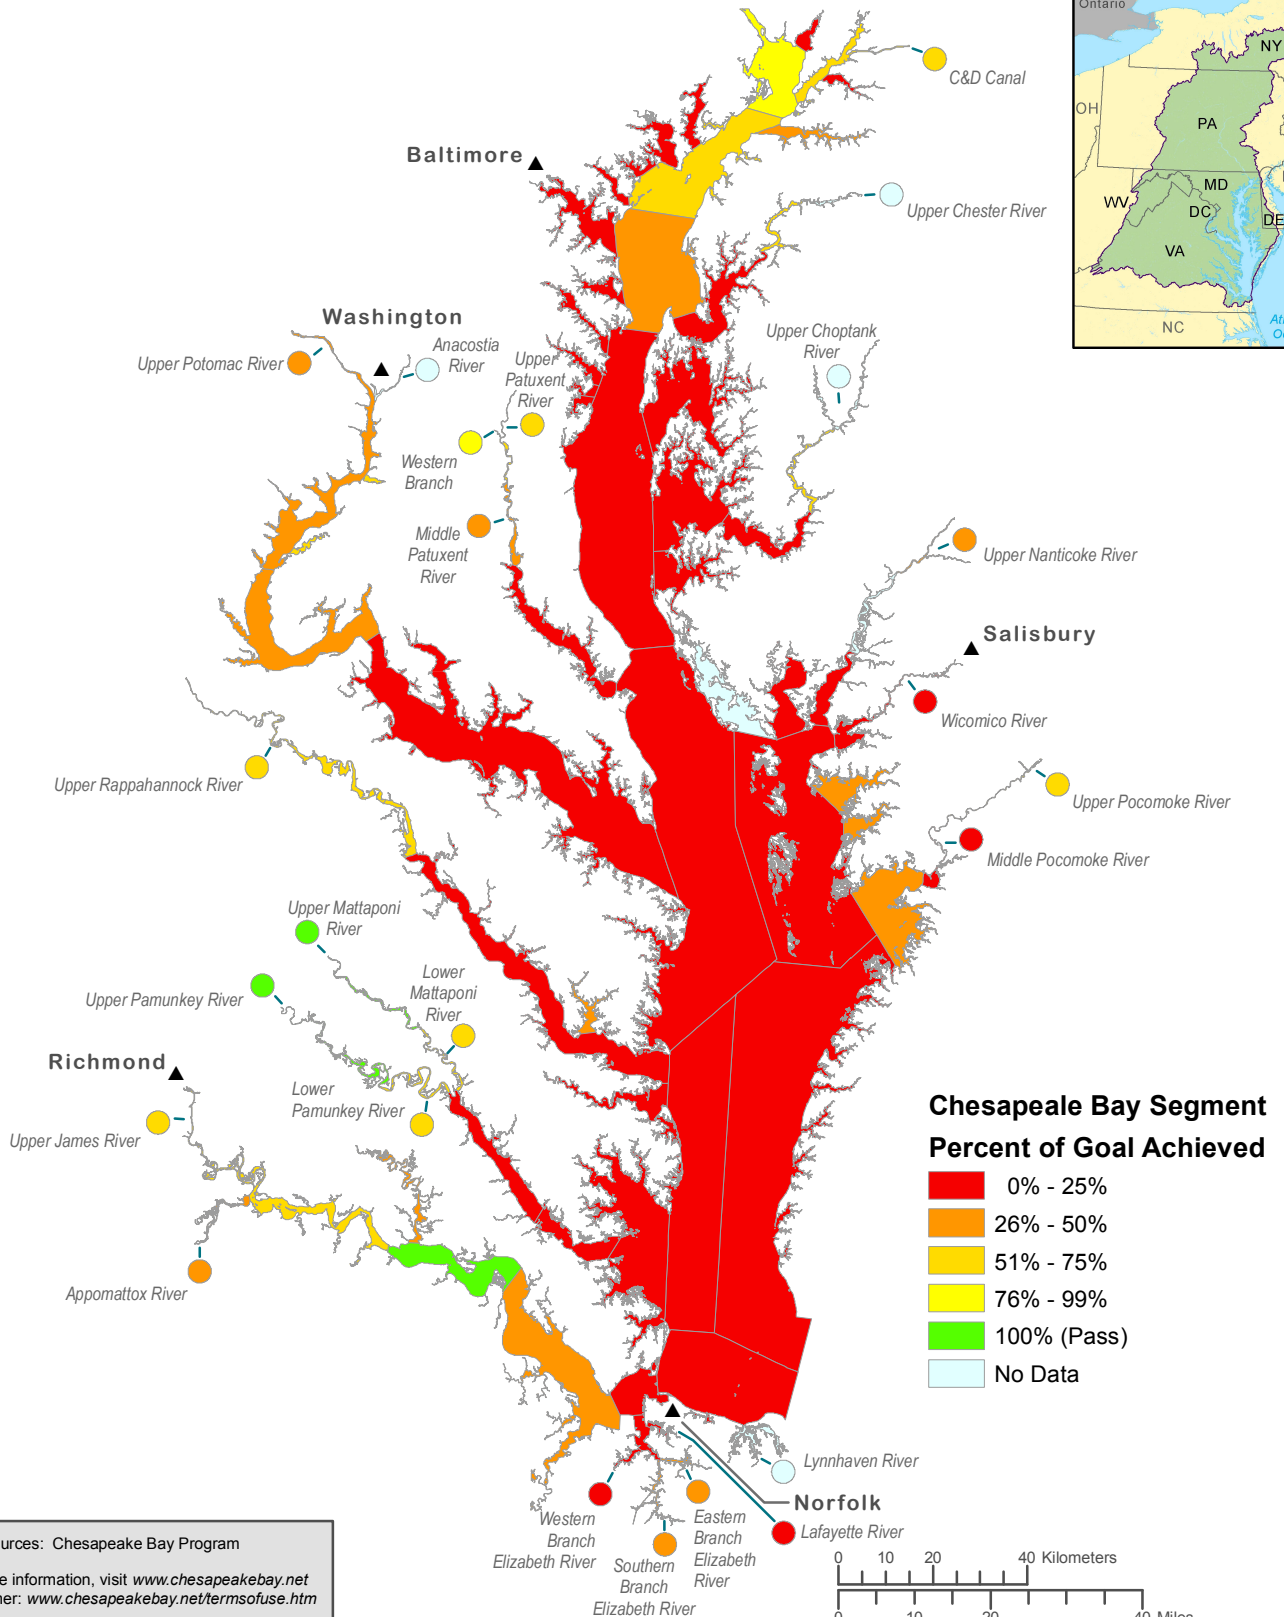

Chlorophyll a (2011)

Percent of Goal Achieved

Data Sources: Chesapeake Bay Program
 For more information, visit www.chesapeakebay.net
 Disclaimer: www.chesapeakebay.net/termsfuse.htm